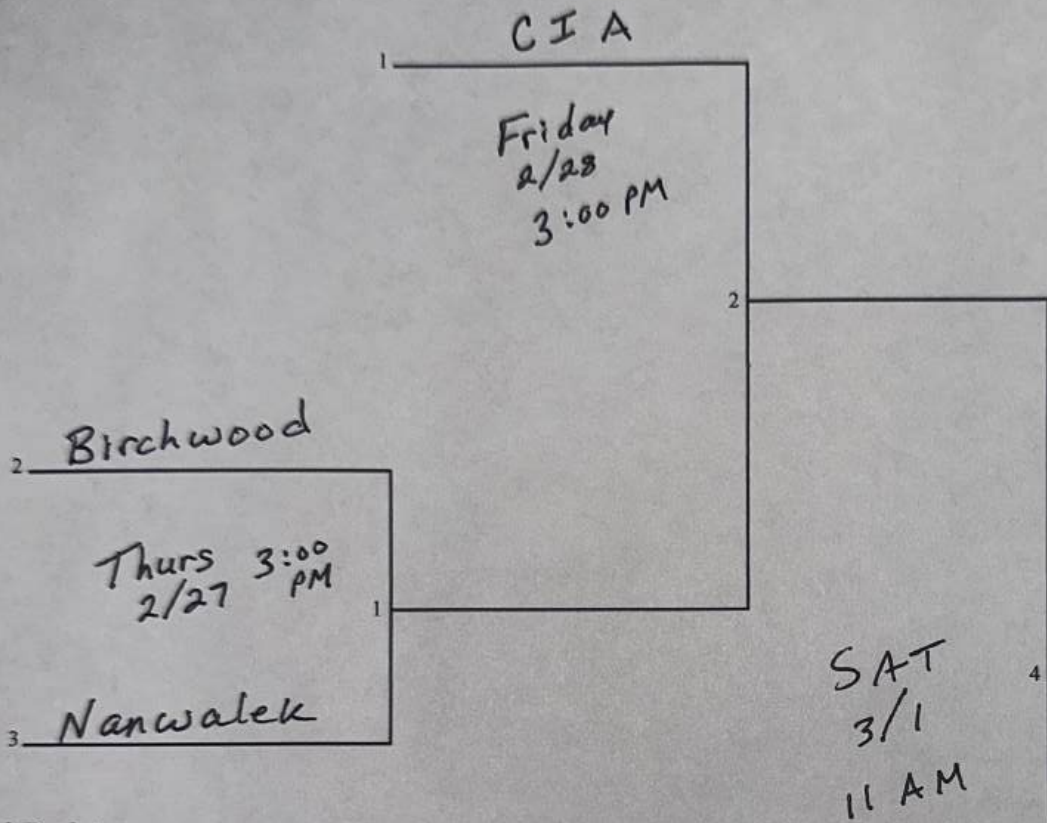

Region II Tournament Girls 1A

Winner's Bracket

Region II Tournament Boys 1A

1
CIA
Thurs 2/27
6:00 PM (1)
4
Holy Rosary

2
Nanwalek
Thurs 2/27
4:30 PM (2)
3
Birchwood

Friday PM (3)
4:30 PM

(6)
SAT
3/1
1:30 PM

L3
Friday
7:30 PM (5)

L1
Friday 2/28
1:30 PM (4)
L2

Loser's Bracket

4:30 PM
SAT
3/1
If Needed

L6 If First Loss