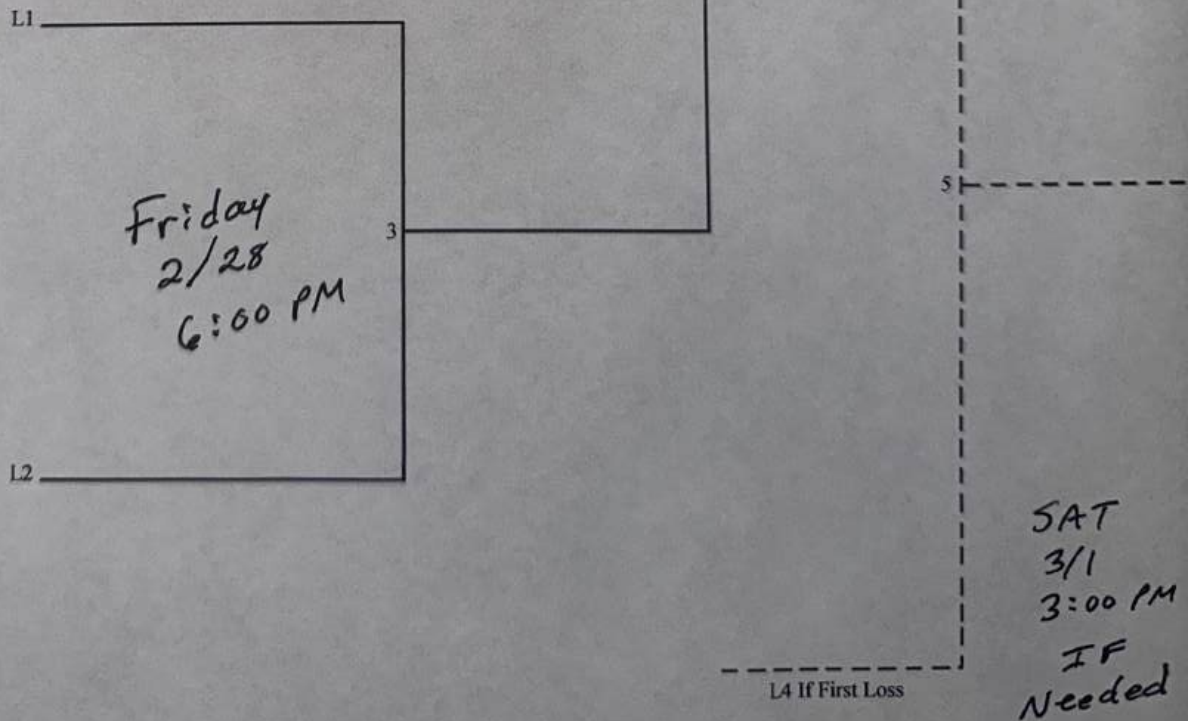

Region II Tournament Girls 1A

Winner's Bracket

Region II Tournament Boys 1A

1
CIA
Thurs 2/27
6:00 PM (1)
4
Holy Rosary

2
Nanwalek
Thurs 2/27
4:30 PM (2)
3
Birchwood

Friday PM (3)
4:30 PM

(6)
SAT
3/1
1:30 PM

L3
Friday
7:30 PM (5)

L1
Friday 2/28
1:30 PM (4)
L2

Loser's Bracket

4:30 PM
SAT
3/1
If Needed

L6 If First Loss